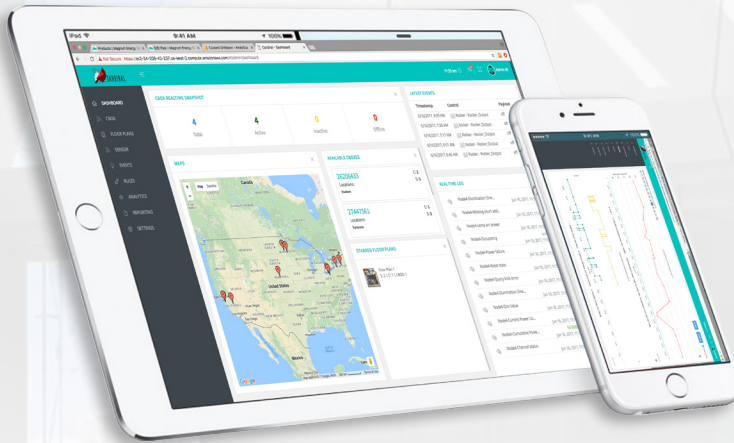

MAGNUM CARDINAL

SMALL IS NOW SMART

Magnum Cardinal solves the IoT challenge for facility managers and business owners by providing a single platform to connect one or an entire building portfolio. We specialize in small building energy management for buildings under 100,000 square feet.

The Cardinal Proposition:

- Lower total cost of ownership
- Simplified, open platform for future proof investment
- Flexible and scalable to meet specific end user needs

The Cardinal Difference:

- Built on highly secure Amazon Web Services platform
- Wireless devices easily retrofit without disruption
- Streamlined device authentication

Enterprise Visibility

Analytics

Comfort & Control

Enhanced Operations

Quick Service Restaurants

Gas / Convenience Stores

Office Buildings

Medical Centers